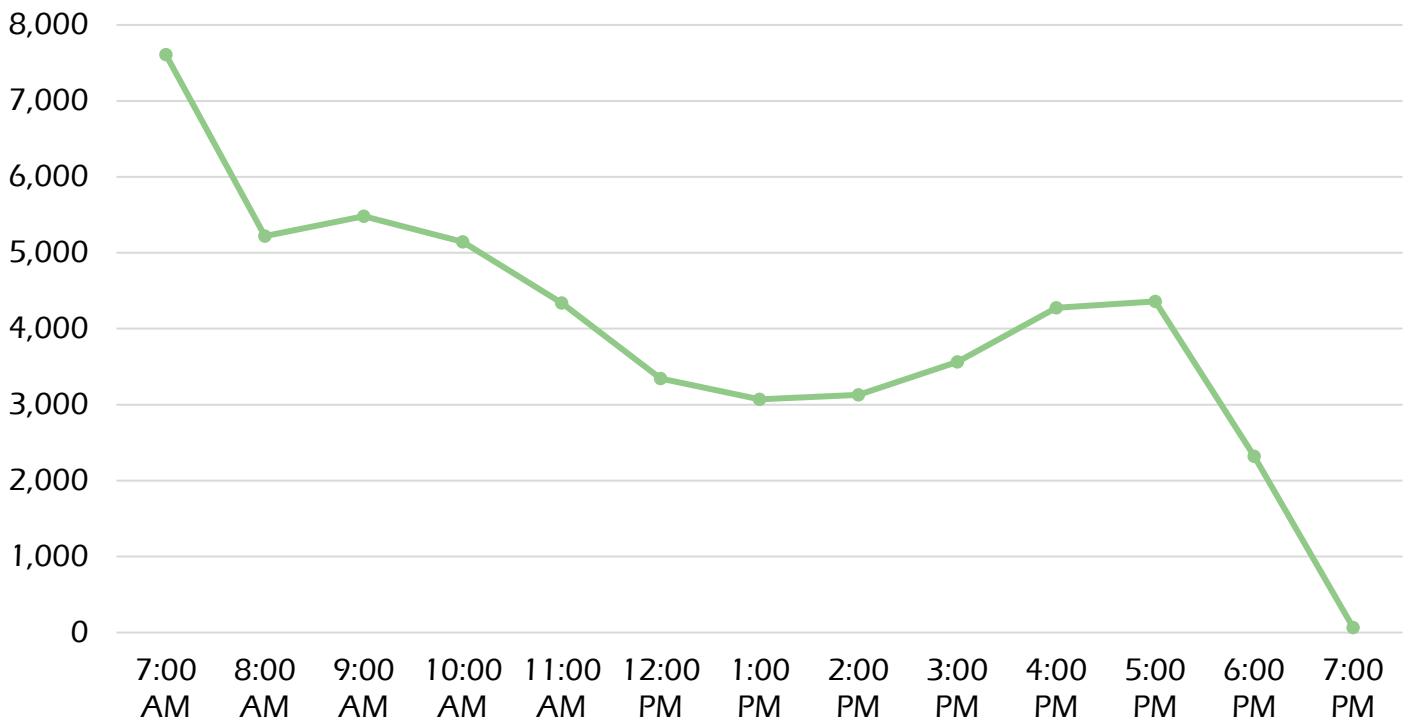

# EARLY VOTING TURNOUT COMPARISON

**9 SITES**

**10 DAYS**

**100 HOURS**

**243 ELECTION WORKERS**

# ELECTION DAY TURNOUT BY HOUR