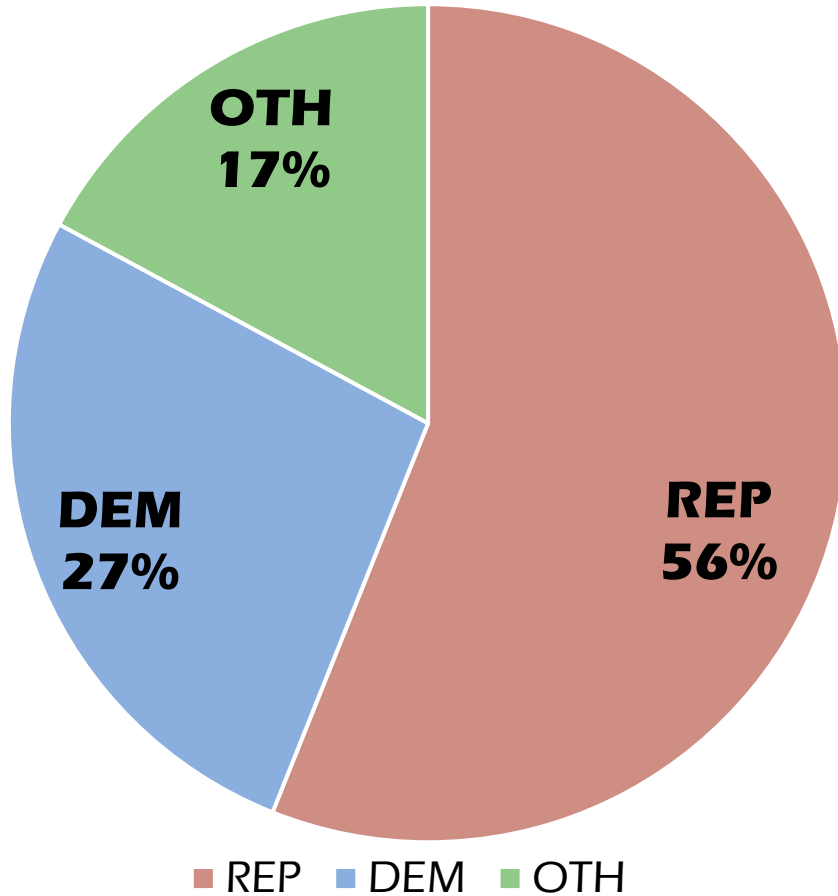

# REGISTERED VOTERS BY PARTY

Data Reflects Proportion of Total Registered Voters: 271,032

# REGISTERED VOTERS BY AGE AND PARTY

## VOTER TURNOUT

# VOTER TURNOUT BY PARTY

Data Reflects Proportion of Total Ballots Cast: 156,427