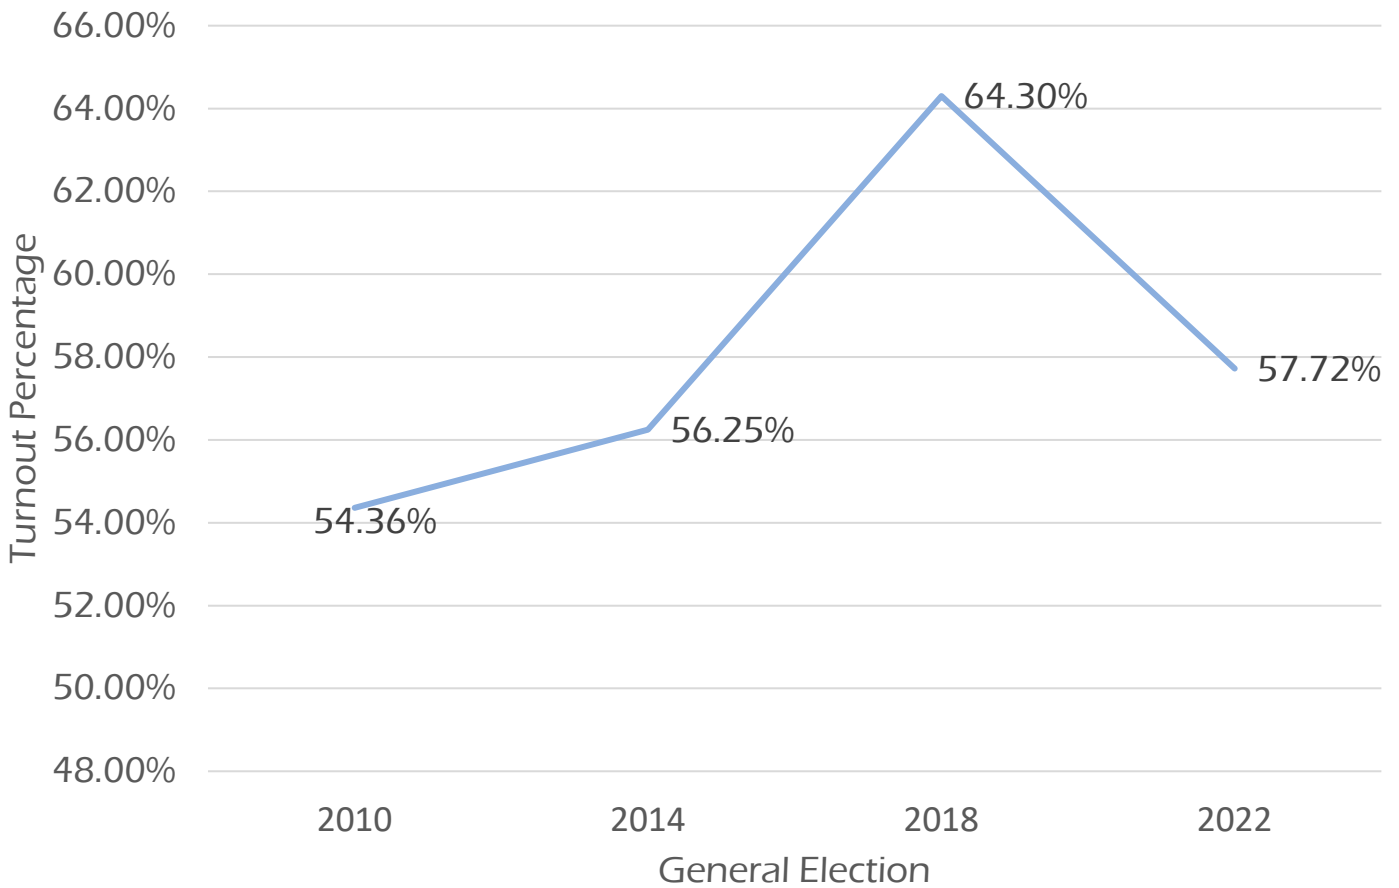

VOTER TURNOUT