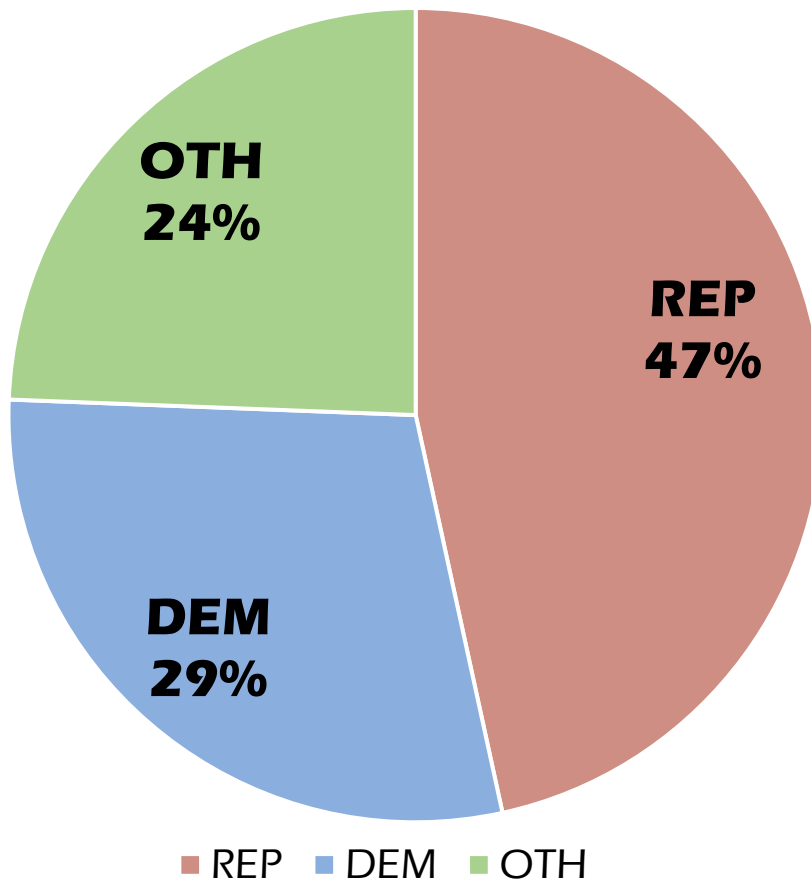

# CONTENTS

REGISTERED VOTERS.....	4
REGISTERED VOTERS BY PARTY .....	4
REGISTERED VOTERS BY AGE AND PARTY.....	5
VOTER TURNOUT .....	5
VOTER TURNOUT BY PARTY .....	6
VOTER TURNOUT BY AGE AND PARTY.....	6
FIRST-TIME VOTERS.....	7
FIRST-TIME VOTER TURNOUT BY AGE GROUP .....	7
VOTING METHODS .....	8
VOTE BY MAIL REQUESTS AND RETURNS.....	9
VOTE BY MAIL SECURE BALLOT INTAKE STATION RETURNS.....	10
VOTE BY MAIL ACCEPTANCE.....	10
TURNAROUND FOR VOTE BY MAIL RETURNS .....	11
BALLOTTRAX USERS .....	11
EARLY VOTING TURNOUT BY LOCATION .....	12
EARLY VOTING DAILY TURNOUT OVERALL.....	12
EARLY VOTING TURNOUT COMPARISON .....	13
ELECTION DAY TURNOUT BY HOUR .....	14
SOCIAL MEDIA ANALYTICS.....	15
WEBSITE ANALYTICS.....	15

# REGISTERED VOTERS

Voter Turnout: 57.72%

# REGISTERED VOTERS BY PARTY

Data Reflects Proportion of Total Registered Voters: 271,032