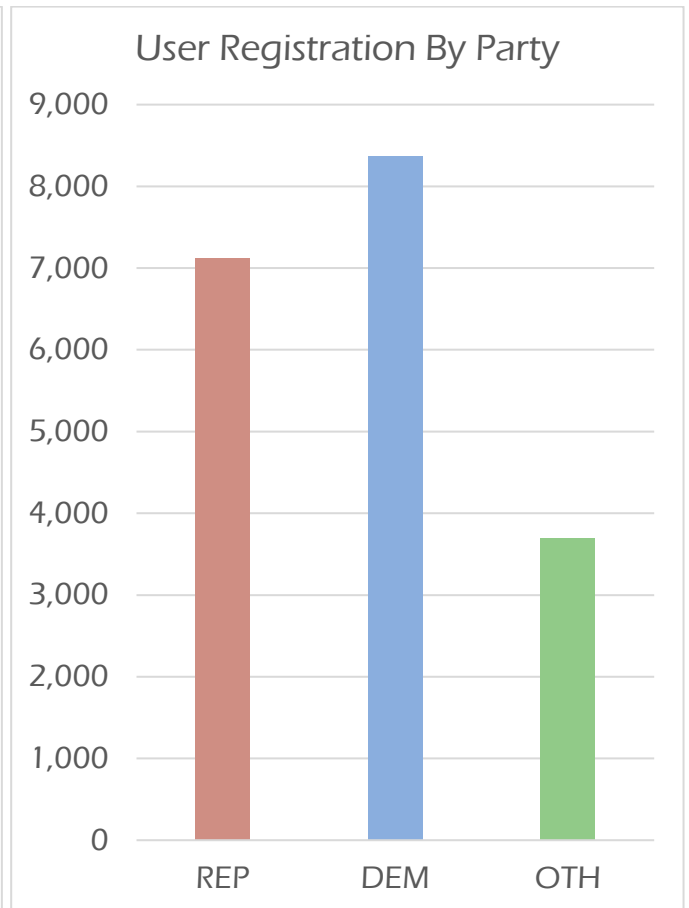

BALLOTTRAX USERS (19,188)

Mail Ballot Tracking and Alert System