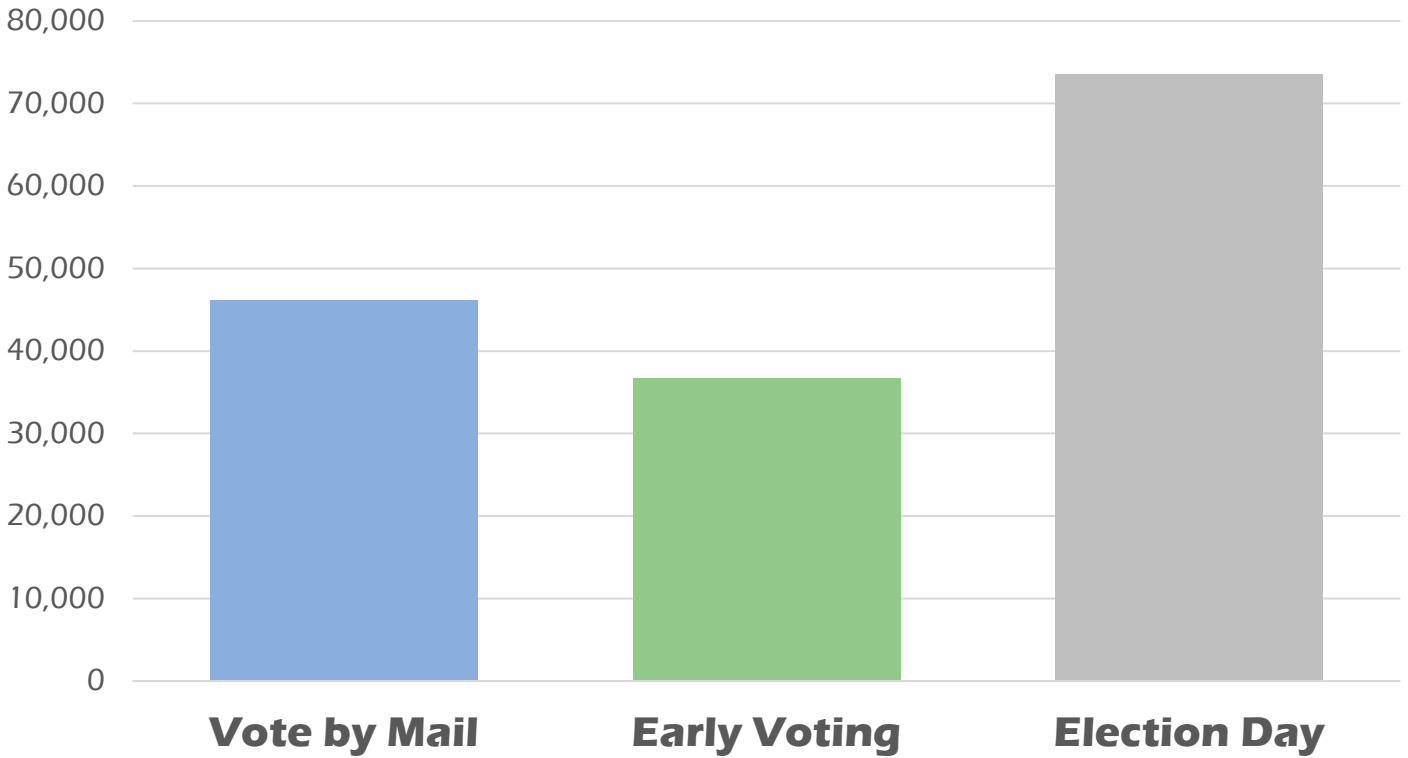

VOTING METHODS

Ballots Cast