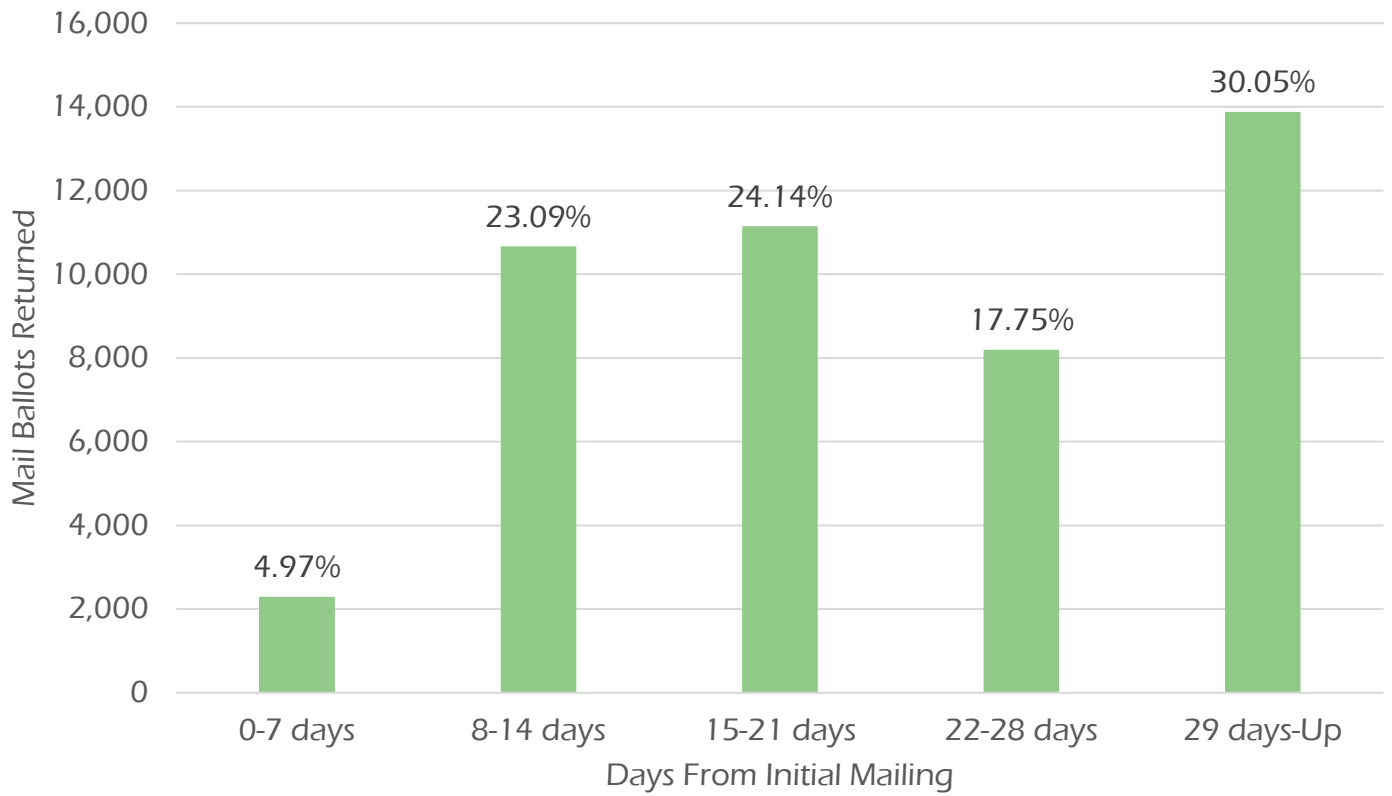

TURNAROUND FOR VOTE BY MAIL RETURNS