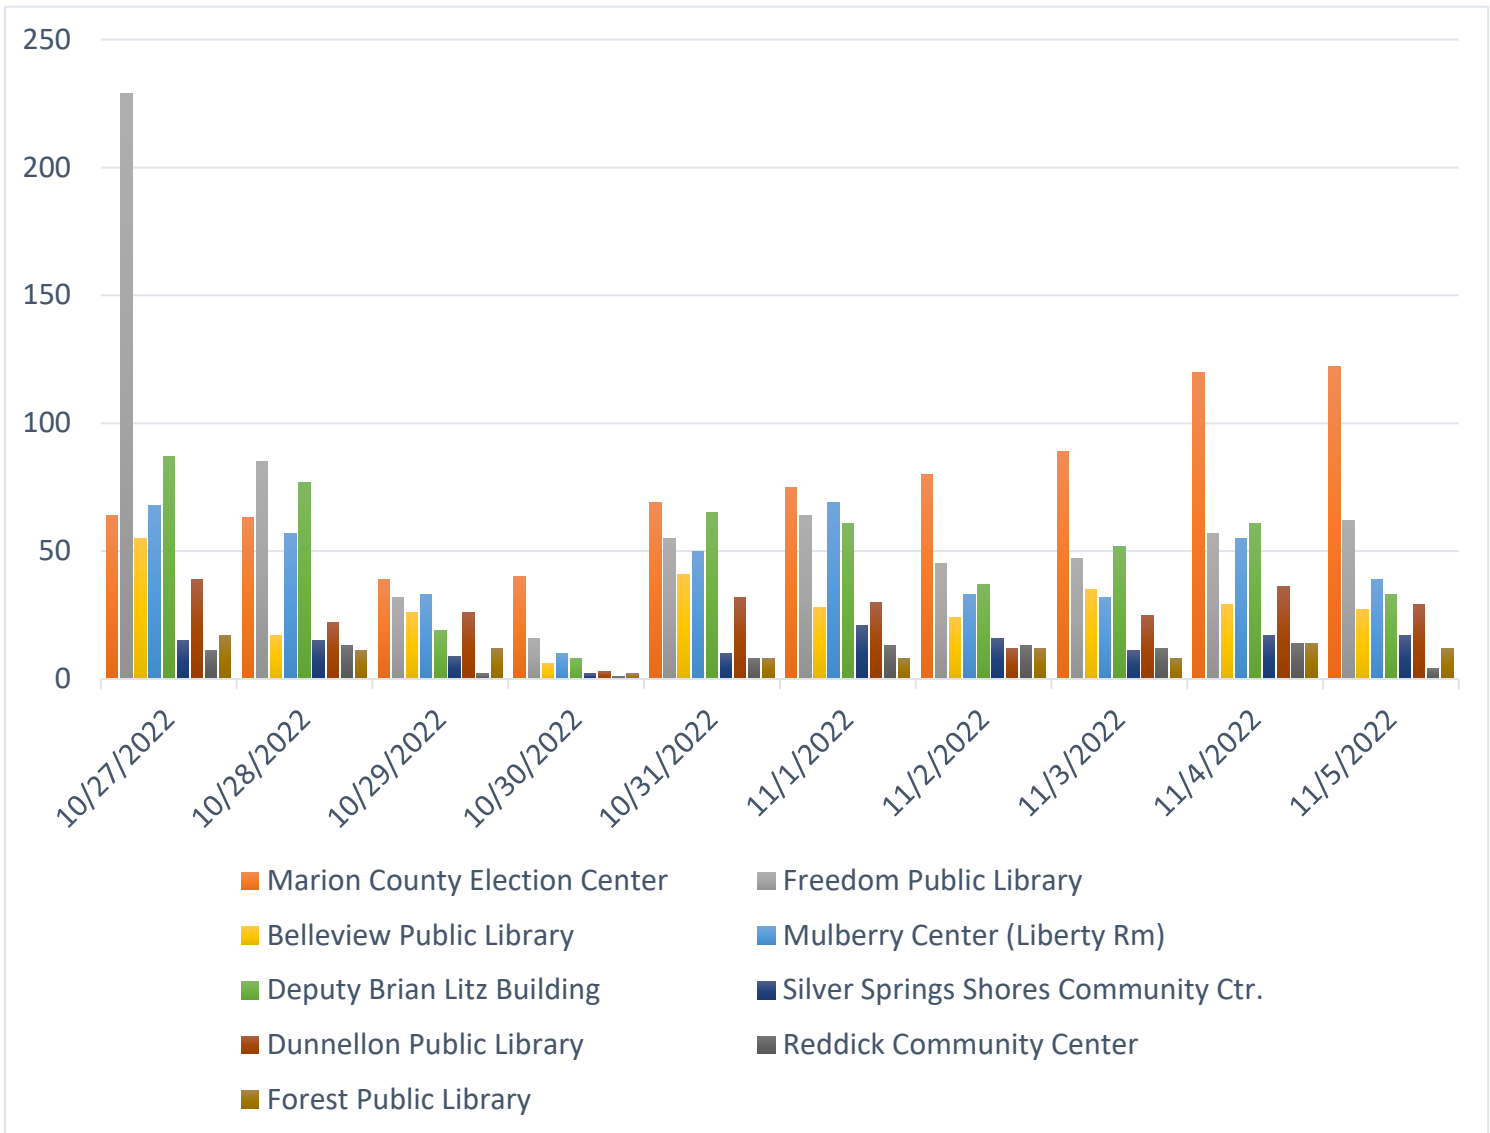

VOTE BY MAIL SECURE BALLOT INTAKE STATION RETURNS

During Early Voting (10/27 – 11/5)