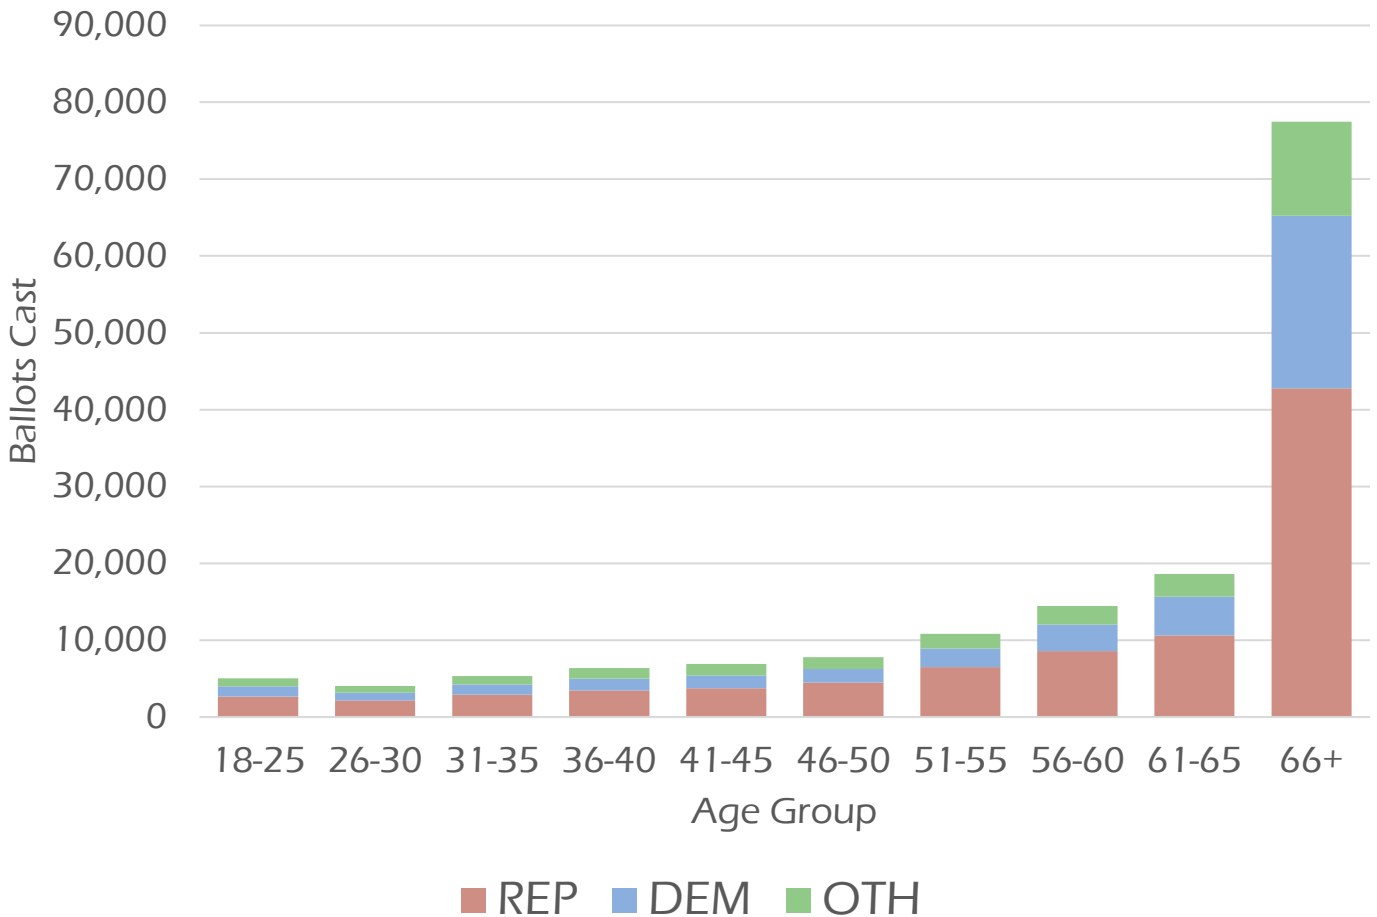

# REGISTERED VOTERS BY AGE AND PARTY

## VOTER TURNOUT

# VOTER TURNOUT BY PARTY

Data Reflects Proportion of Total Ballots Cast: 156,427

# VOTER TURNOUT BY AGE AND PARTY