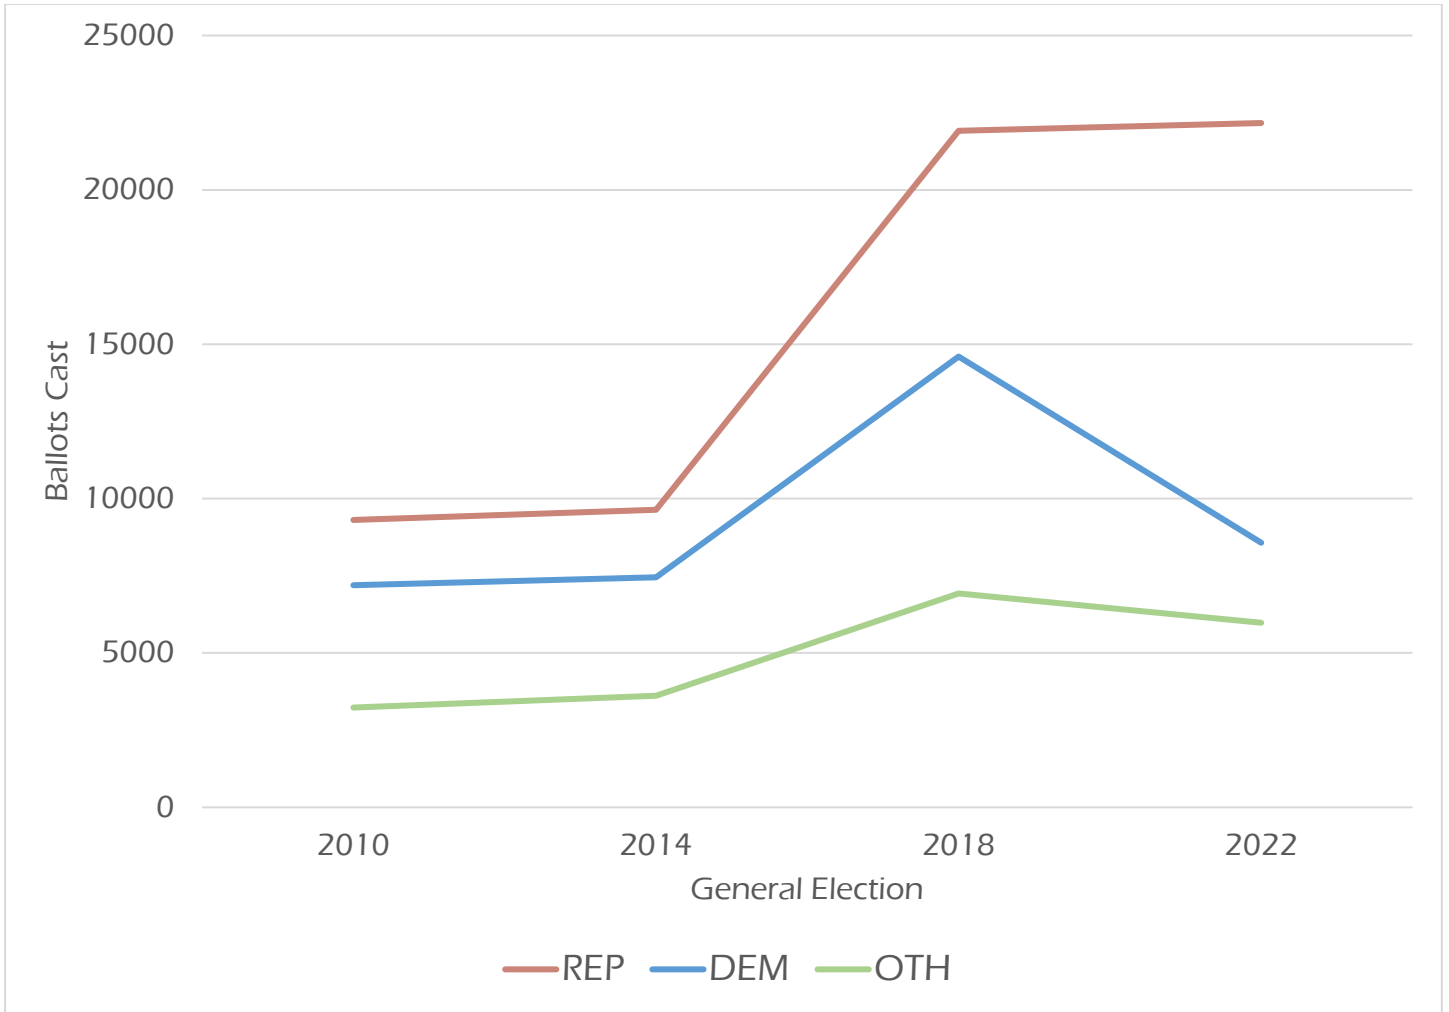

EARLY VOTING TURNOUT COMPARISON