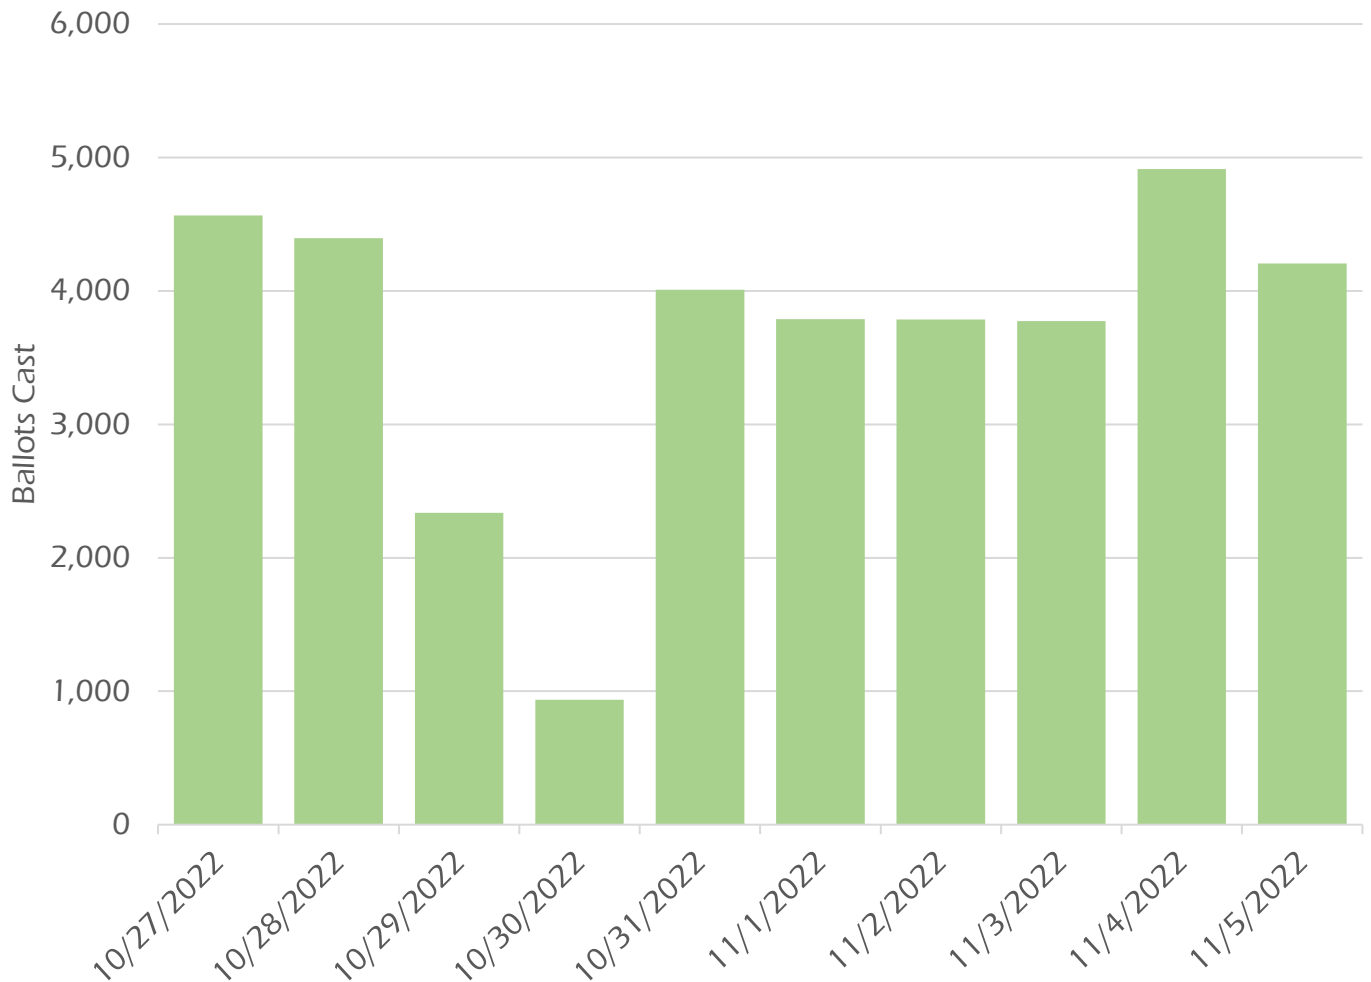

EARLY VOTING DAILY TURNOUT OVERALL