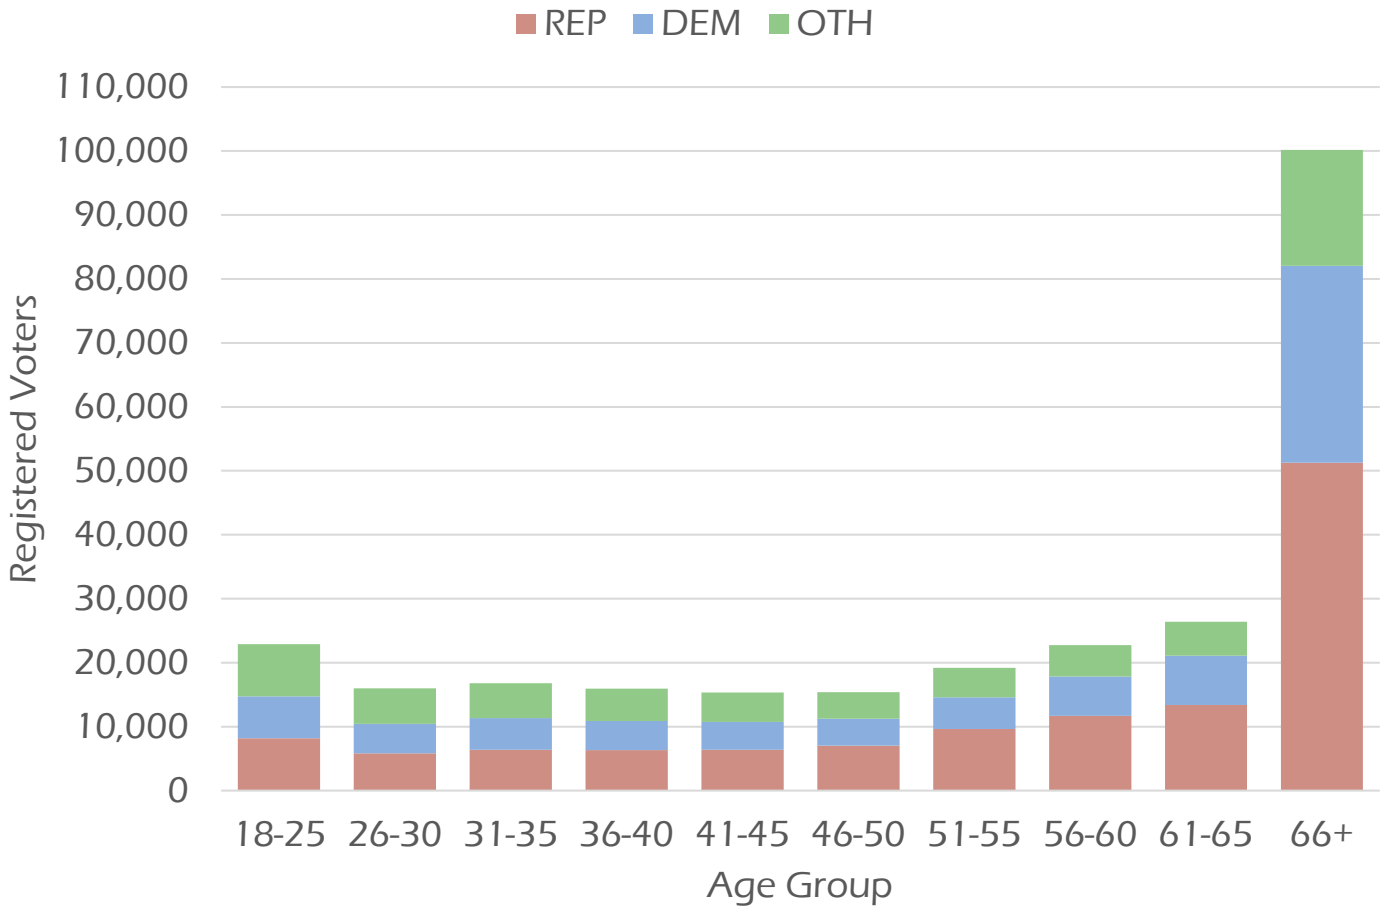

# CONTENTS

REGISTERED VOTERS.....	4
REGISTERED VOTERS BY PARTY .....	4
REGISTERED VOTERS BY AGE AND PARTY.....	5
VOTER TURNOUT .....	5
VOTER TURNOUT BY PARTY .....	6
VOTER TURNOUT BY AGE AND PARTY.....	6
FIRST-TIME VOTERS.....	7
FIRST-TIME VOTER TURNOUT BY AGE GROUP .....	7
VOTING METHODS .....	8
VOTE BY MAIL REQUESTS AND RETURNS.....	9
VOTE BY MAIL SECURE BALLOT INTAKE STATION RETURNS.....	10
VOTE BY MAIL ACCEPTANCE.....	10
TURNAROUND FOR VOTE BY MAIL RETURNS .....	11
BALLOTTRAX USERS .....	11
EARLY VOTING TURNOUT BY LOCATION .....	12
EARLY VOTING DAILY TURNOUT OVERALL.....	12
EARLY VOTING TURNOUT COMPARISON .....	13
ELECTION DAY TURNOUT BY HOUR .....	14
SOCIAL MEDIA ANALYTICS.....	15
WEBSITE ANALYTICS.....	15

# REGISTERED VOTERS

Voter Turnout: 57.72%

# REGISTERED VOTERS BY PARTY

Data Reflects Proportion of Total Registered Voters: 271,032

# REGISTERED VOTERS BY AGE AND PARTY