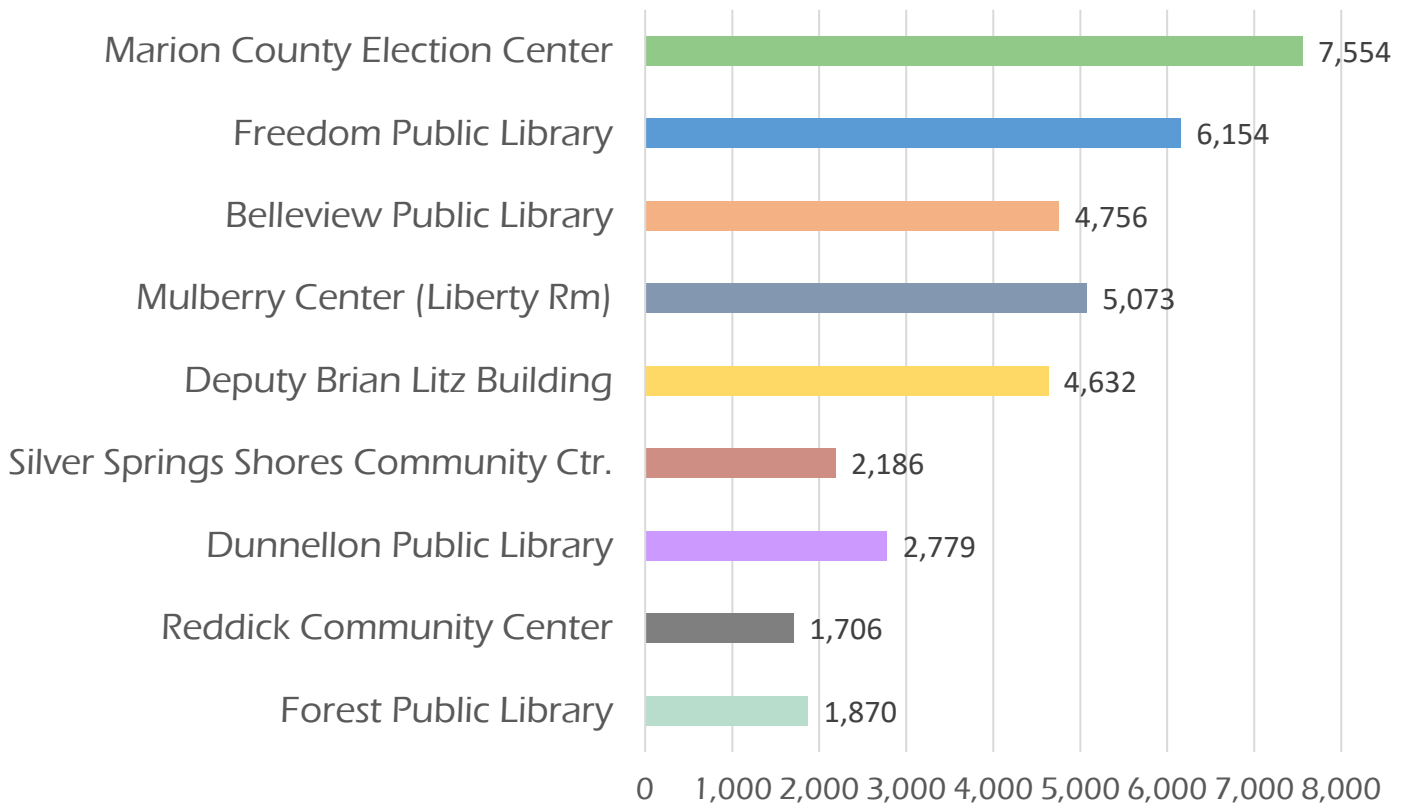

## VOTE BY MAIL ACCEPTANCE

# TURNAROUND FOR VOTE BY MAIL RETURNS

## BALLOTTRAX USERS (19,188)

# EARLY VOTING TURNOUT BY LOCATION