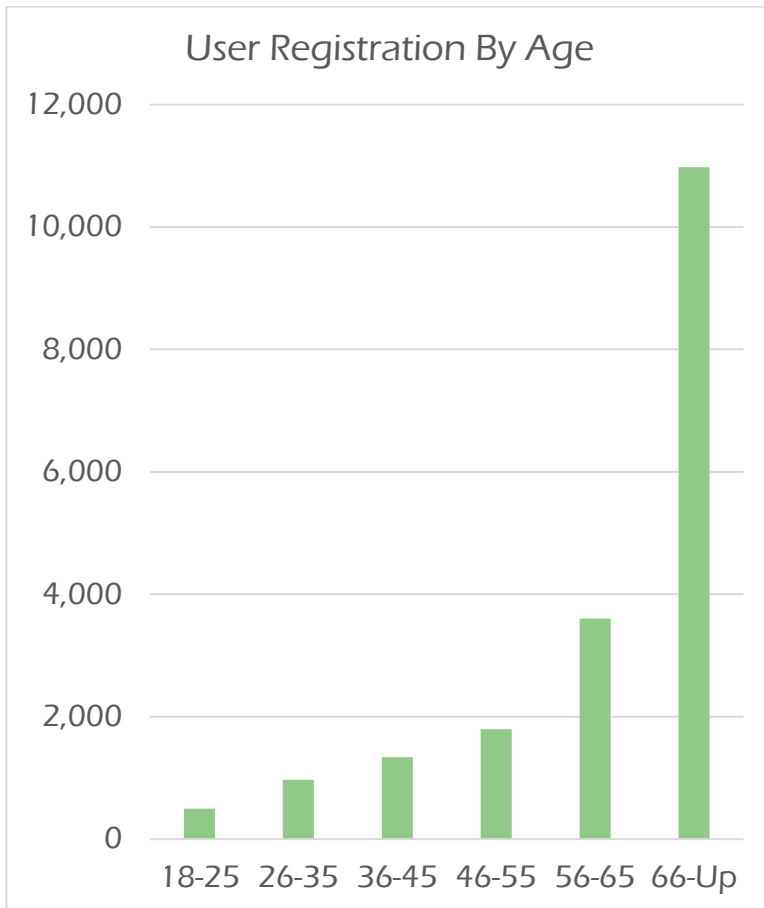

BALLOTTRAX USERS (19,188)

Mail Ballot Tracking and Alert System