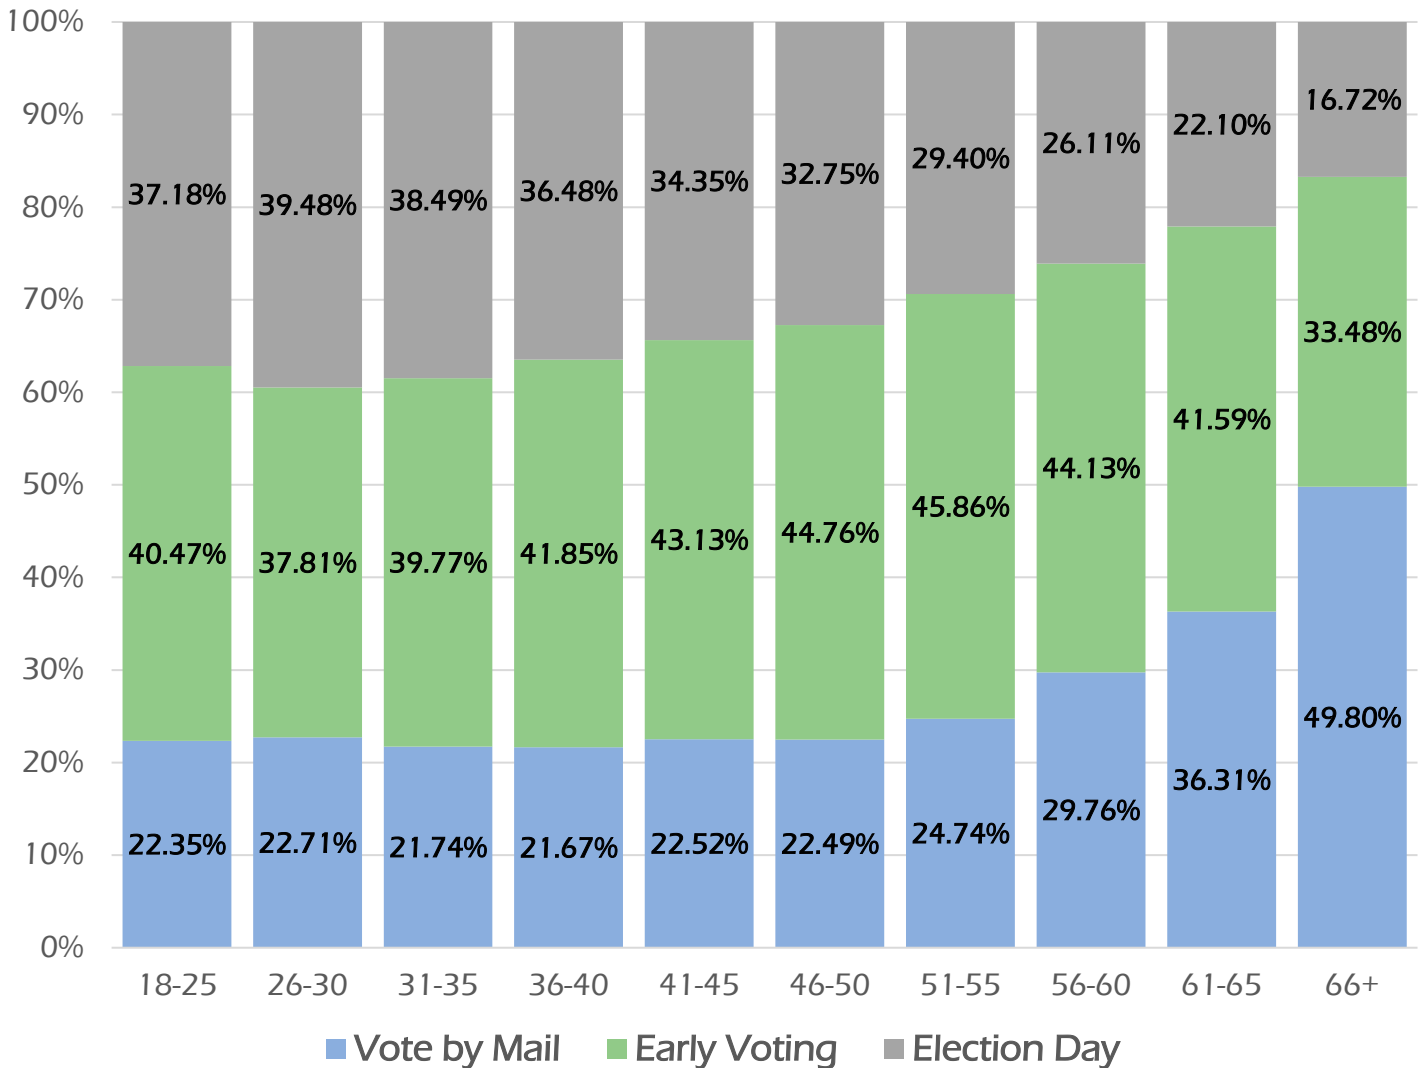

# 10,219

\*Total includes number of voters who voted for their first time or have not voted within the past 20 elections.

## FIRST-TIME VOTER TURNOUT BY AGE GROUP

# VOTING METHODS

Ballots Cast

Voting Methods by Age Group