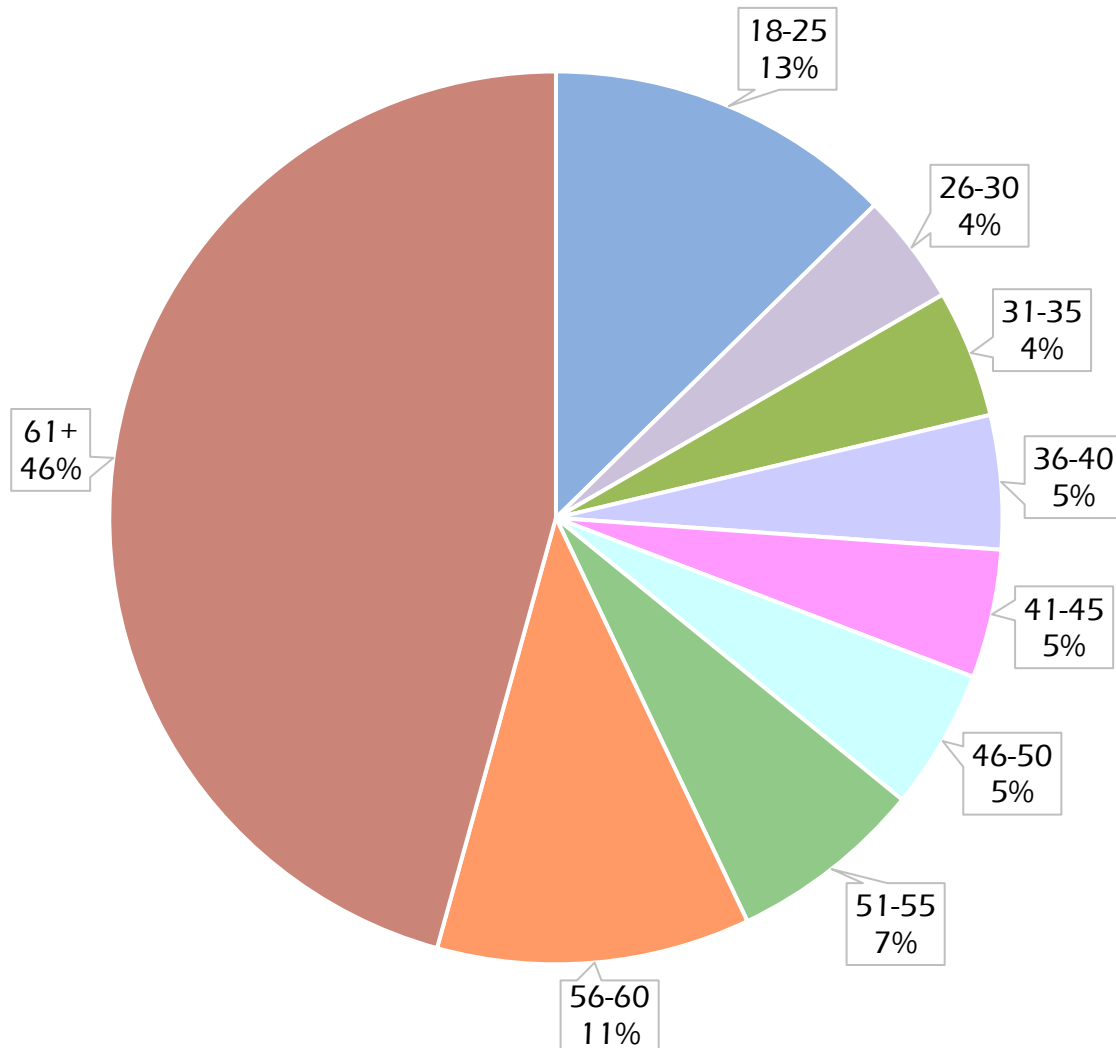

FIRST-TIME VOTERS*

10,219

*Total includes number of voters who voted for their first time or have not voted within the past 20 elections.

FIRST-TIME VOTER TURNOUT BY AGE GROUP