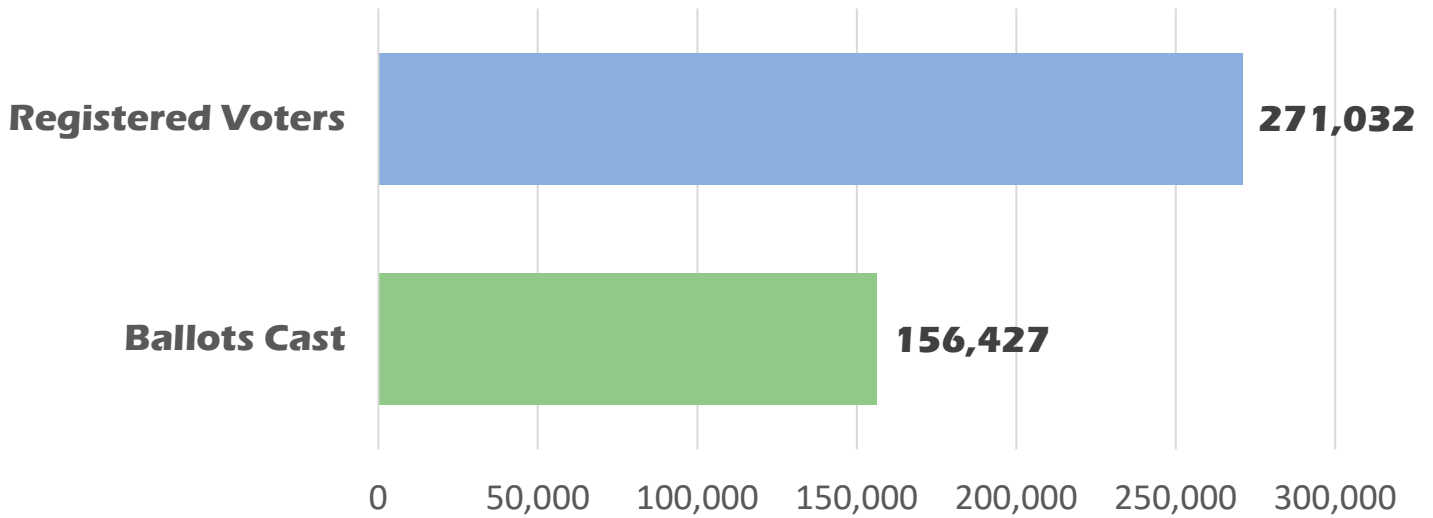

REGISTERED VOTERS